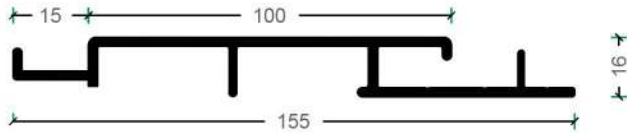

# DECKING SYSTEM

LDD 100 DECK

LDD 150 DECK

LDD DECK STARTER

LDD DECK STARTER  
FEMALE BASE 55mm

LDD DECK STARTER  
MALE TOP 55mm

LDD DECK STARTER  
MALE TOP 30mm

LDD DECK JOINER  
FEMALE BASE