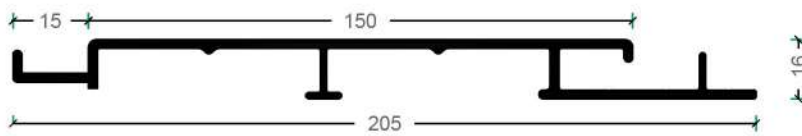

# DECKING SYSTEM

LDD 100 DECK

LDD 150 DECK

LDD DECK STARTER

LDD DECK STARTER  
FEMALE BASE 55mm

LDD DECK STARTER  
MALE TOP 55mm

LDD DECK STARTER  
MALE TOP 30mm

LDD DECK JOINER  
FEMALE BASE