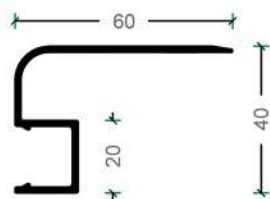

# DECKING SYSTEM

LDD 100 DECK

LDD 150 DECK

LDD DECK STARTER

LDD DECK STARTER  
FEMALE BASE 55mm

LDD DECK STARTER  
MALE TOP 55mm

LDD DECK STARTER  
MALE TOP 30mm

LDD DECK JOINER  
FEMALE BASE

LDD DECK JOINER  
MALE TOP

LDD DECK EDGE FINISHER

LDD DECK EDGE  
FINISHER BID

**4**  
LDD DECK STARTER  
MALE TOP 55mm

**5**  
LDD DECK CORNER  
FEMALE

**6**  
LDD DECK CORNER  
MALE

**3**  
LDD 100 DECK

1