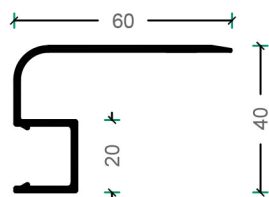

LINK
Decorative Designs

DECKING SYSTEM

LDD 100 DECK

LDD 150 DECK

LDD DECK STARTER

LDD DECK STARTER
FEMALE BASE 55mm

LDD DECK STARTER
MALE TOP 55mm

LDD DECK STARTER
MALE TOP 30mm

LDD DECK JOINER
FEMALE BASE

LDD DECK JOINER
MALE TOP

LDD DECK EDGE FINISHER

LDD DECK EDGE
FINISHER BID