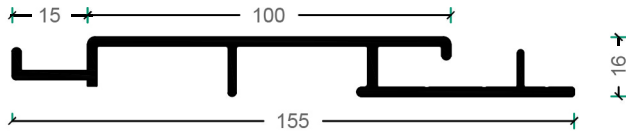

LINK
Decorative Designs

DECKING SYSTEM

LDD 100 DECK

LDD 150 DECK

LDD DECK STARTER

LDD DECK STARTER
FEMALE BASE 55mm

LDD DECK STARTER
MALE TOP 55mm

LDD DECK STARTER
MALE TOP 30mm

LDD DECK JOINER
FEMALE BASE

LDD DECK JOINER
MALE TOP

LDD DECK EDGE FINISHER

LDD DECK EDGE
FINISHER BID