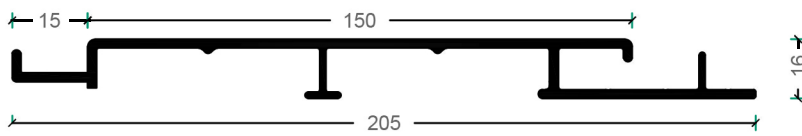

LINK
Decorative Designs

DECKING SYSTEM

LDD 100 DECK

LDD 150 DECK

LDD DECK STARTER

LDD DECK STARTER
FEMALE BASE 55mm

LDD DECK STARTER
MALE TOP 55mm

LDD DECK STARTER
MALE TOP 30mm

LDD DECK JOINER
FEMALE BASE

LDD DECK JOINER
MALE TOP

LDD DECK EDGE FINISHER

LDD DECK EDGE
FINISHER BID