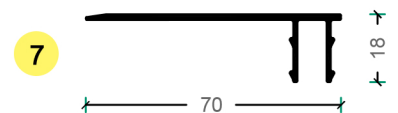

LDD 150 CLAD

LDD CLAD CORNER MALE

LDD CLAD STARTER MALE TOP 55mm