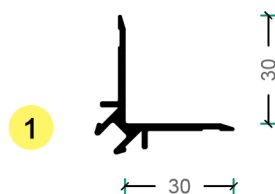

LDD 150 CLAD

LDD CLAD CORNER MALE

LDD CLAD STARTER MALE TOP 55mm