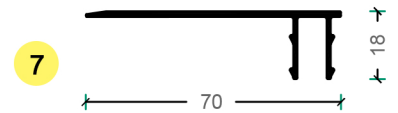

LDD 150 CLAD

LDD CLAD CORNER FEMALE

LDD CLAD STARTER MALE TOP 55mm