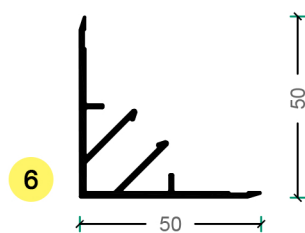

LDD 150 CLAD

LDD CLAD CORNER FEMALE

LDD CLAD STARTER MALE TOP 55mm