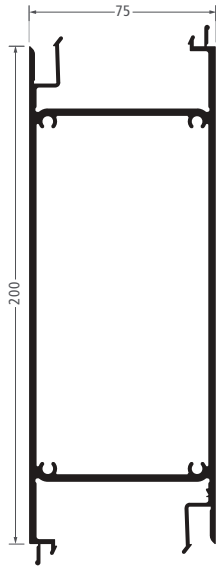

2 PART COMMERCIAL BOX AND ELLIPTICAL LOUVER BLADES

LDD 75 X 220mm
BOX LOUVRE END

LDD 75 X 200mm
INTERMEDIATE BOX
LOUVRE

LDD 40 X 150mm
INTERMEDIATE BOX
LOUVRE

LDD 50 X 117mm
2 PART RHS

LDD 75 X 300mm
ELLIPTICAL LOUVRE

LDD 75mm BOX
LOUVRE END CAP

LDD 40mm BOX
LOUVRE END CAP

LDD 40 x 150mm
ELLIPTICAL LOUVRE

LDD 40mm BOX
LOUVRE CHANNEL