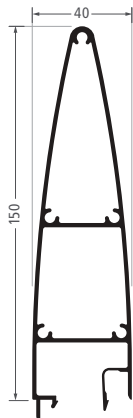

2 PART COMMERCIAL BOX AND ELLIPTICAL LOUVER BLADES

LDD 75 X 220mm
BOX LOUVRE END

LDD 75 X 200mm
INTERMEDIATE BOX
LOUVRE

LDD 40 X 150mm
INTERMEDIATE BOX
LOUVRE

LDD 50 X 117mm
2 PART RHS

LDD 75 X 300mm
ELLIPTICAL LOUVRE

LDD 75mm BOX
LOUVRE END CAP

LDD 40mm BOX
LOUVRE END CAP

LDD 40 x 150mm
ELLIPTICAL LOUVRE

LDD 40mm BOX
LOUVRE CHANNEL