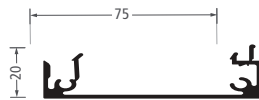

2 PART COMMERCIAL BOX AND ELLIPTICAL LOUVER BLADES

LDD 75 X 220mm
BOX LOUVRE END

LDD 75 X 200mm
INTERMEDIATE BOX
LOUVRE

LDD 40 X 150mm
INTERMEDIATE BOX
LOUVRE

LDD 50 X 117mm
2 PART RHS

LDD 75 X 300mm
ELLIPTICAL LOUVRE

LDD 75mm BOX
LOUVRE END CAP

LDD 40mm BOX
LOUVRE END CAP

LDD 40 x 150mm
ELLIPTICAL LOUVRE

LDD 40mm BOX
LOUVRE CHANNEL