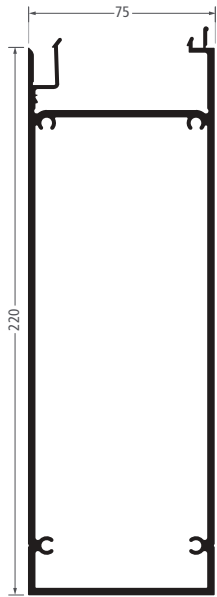

2 PART COMMERCIAL BOX AND ELLIPTICAL LOUVER BLADES

LDD 75 X 220mm
BOX LOUVRE END

LDD 75 X 200mm
INTERMEDIATE BOX
LOUVRE

LDD 40 X 150mm
INTERMEDIATE BOX
LOUVRE

LDD 50 X 117mm
2 PART RHS

LDD 75 X 300mm
ELLIPTICAL LOUVRE

LDD 75mm BOX
LOUVRE END CAP

LDD 40mm BOX
LOUVRE END CAP

LDD 40 x 150mm
ELLIPTICAL LOUVRE

LDD 40mm BOX
LOUVRE CHANNEL