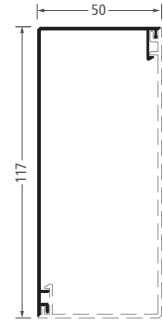

2 PART COMMERCIAL BOX AND ELLIPTICAL LOUVER BLADES

LDD 75 X 220mm
BOX LOUVRE END

LDD 75 X 200mm
INTERMEDIATE BOX
LOUVRE

LDD 40 X 150mm
INTERMEDIATE BOX
LOUVRE

LDD 50 X 117mm
2 PART RHS

LDD 75 X 300mm
ELLIPTICAL LOUVRE

LDD 75mm BOX
LOUVRE END CAP

LDD 40mm BOX
LOUVRE END CAP

LDD 40 x 150mm
ELLIPTICAL LOUVRE

LDD 40mm BOX
LOUVRE CHANNEL