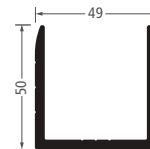

2 PART COMMERCIAL BOX AND ELLIPTICAL LOUVER BLADES

LDD 75 X 220mm
BOX LOUVRE END

LDD 75 X 200mm
INTERMEDIATE BOX
LOUVRE

LDD 40 X 150mm
INTERMEDIATE BOX
LOUVRE

LDD 50 X 117mm
2 PART RHS

LDD 75 X 300mm
ELLIPTICAL LOUVRE

LDD 75mm BOX
LOUVRE END CAP

LDD 40mm BOX
LOUVRE END CAP

LDD 40 x 150mm
ELLIPTICAL LOUVRE

LDD 40mm BOX
LOUVRE CHANNEL