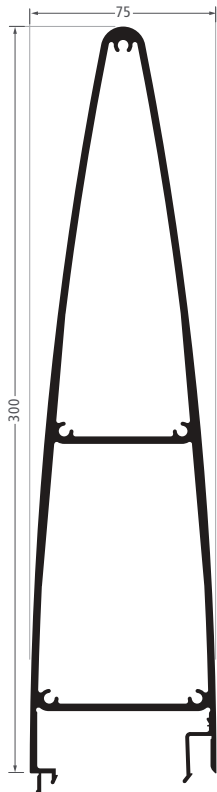

2 PART COMMERCIAL BOX AND ELLIPTICAL LOUVER BLADES

LDD 75 X 220mm
BOX LOUVRE END

LDD 75 X 200mm
INTERMEDIATE BOX
LOUVRE

LDD 40 X 150mm
INTERMEDIATE BOX
LOUVRE

LDD 50 X 117mm
2 PART RHS

LDD 75 X 300mm
ELLIPTICAL LOUVRE

LDD 75mm BOX
LOUVRE END CAP

LDD 40mm BOX
LOUVRE END CAP

LDD 40 x 150mm
ELLIPTICAL LOUVRE

LDD 40mm BOX
LOUVRE CHANNEL