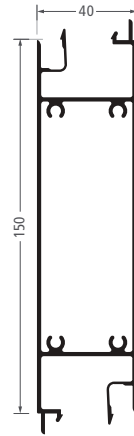

2 PART COMMERCIAL BOX AND ELLIPTICAL LOUVER BLADES

LDD 75 X 220mm
BOX LOUVRE END

LDD 75 X 200mm
INTERMEDIATE BOX
LOUVRE

LDD 40 X 150mm
INTERMEDIATE BOX
LOUVRE

LDD 50 X 117mm
2 PART RHS

LDD 75 X 300mm
ELLIPTICAL LOUVRE

LDD 75mm BOX
LOUVRE END CAP

LDD 40mm BOX
LOUVRE END CAP

LDD 40 x 150mm
ELLIPTICAL LOUVRE

LDD 40mm BOX
LOUVRE CHANNEL